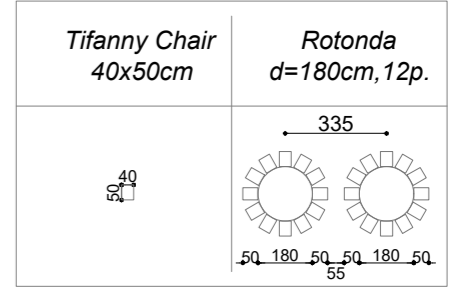

Cocktail
700 persons

Menu
300 persons

Buffet
300 persons

1:250