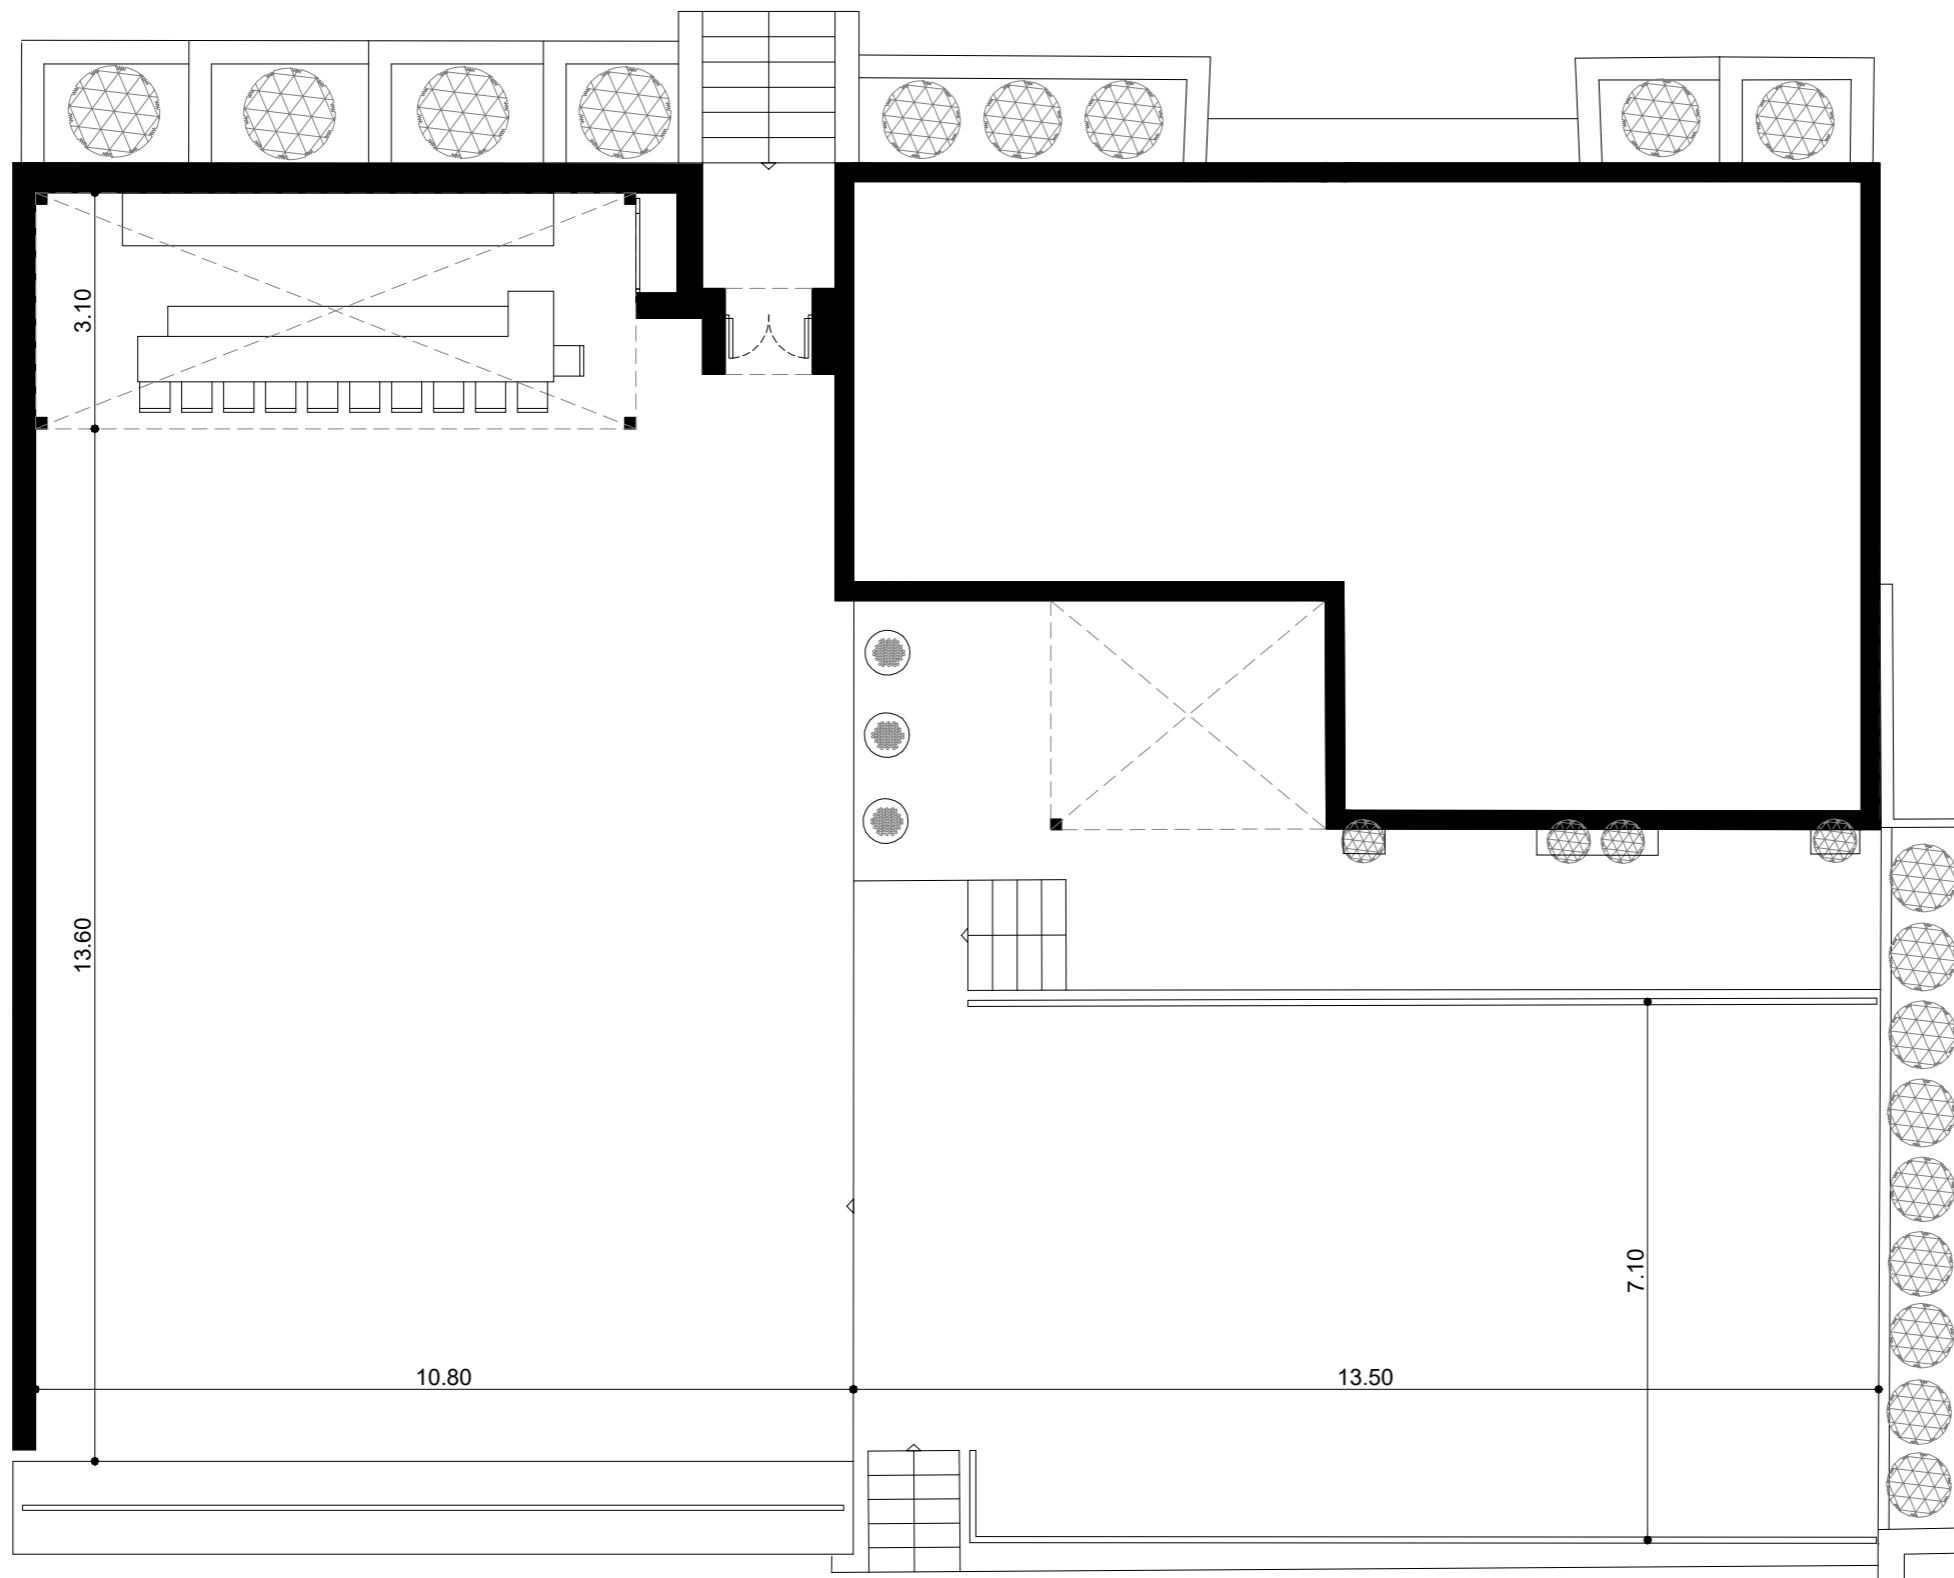

PARKING

VIEW TO THE SEA

1:100

island
RESORT
ATHENS RIVIERA
PRIVE

Cocktail	Menu
200 persons	150 persons